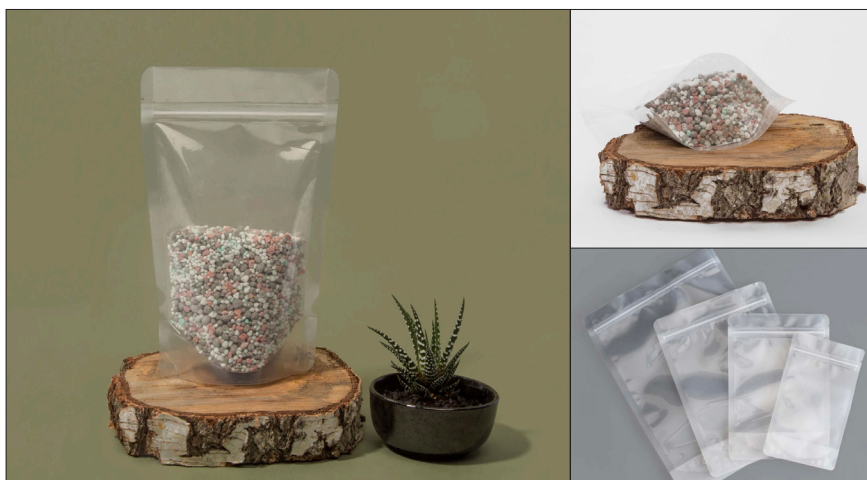

Clear Stand Up Pouches With Resealable Zip & Tear Notch

- Size range from 50g to 3 kg

Capacity	Description	Qty
50g	100x140+40	100/ctn
80g	100x170+60	100/ctn
100g	120x200+70	100/ctn
150g	130x210+80	100/ctn
250g	160x230+90	100/ctn
500g	190x260+100	100/ctn
500g (Narrow)	160x270+90	100/ctn
750g	210x300+100	100/ctn
1kg	240x335+110	100/ctn
2kg	275x380+110	100/ctn
3kg	305x510+130	100/ctn